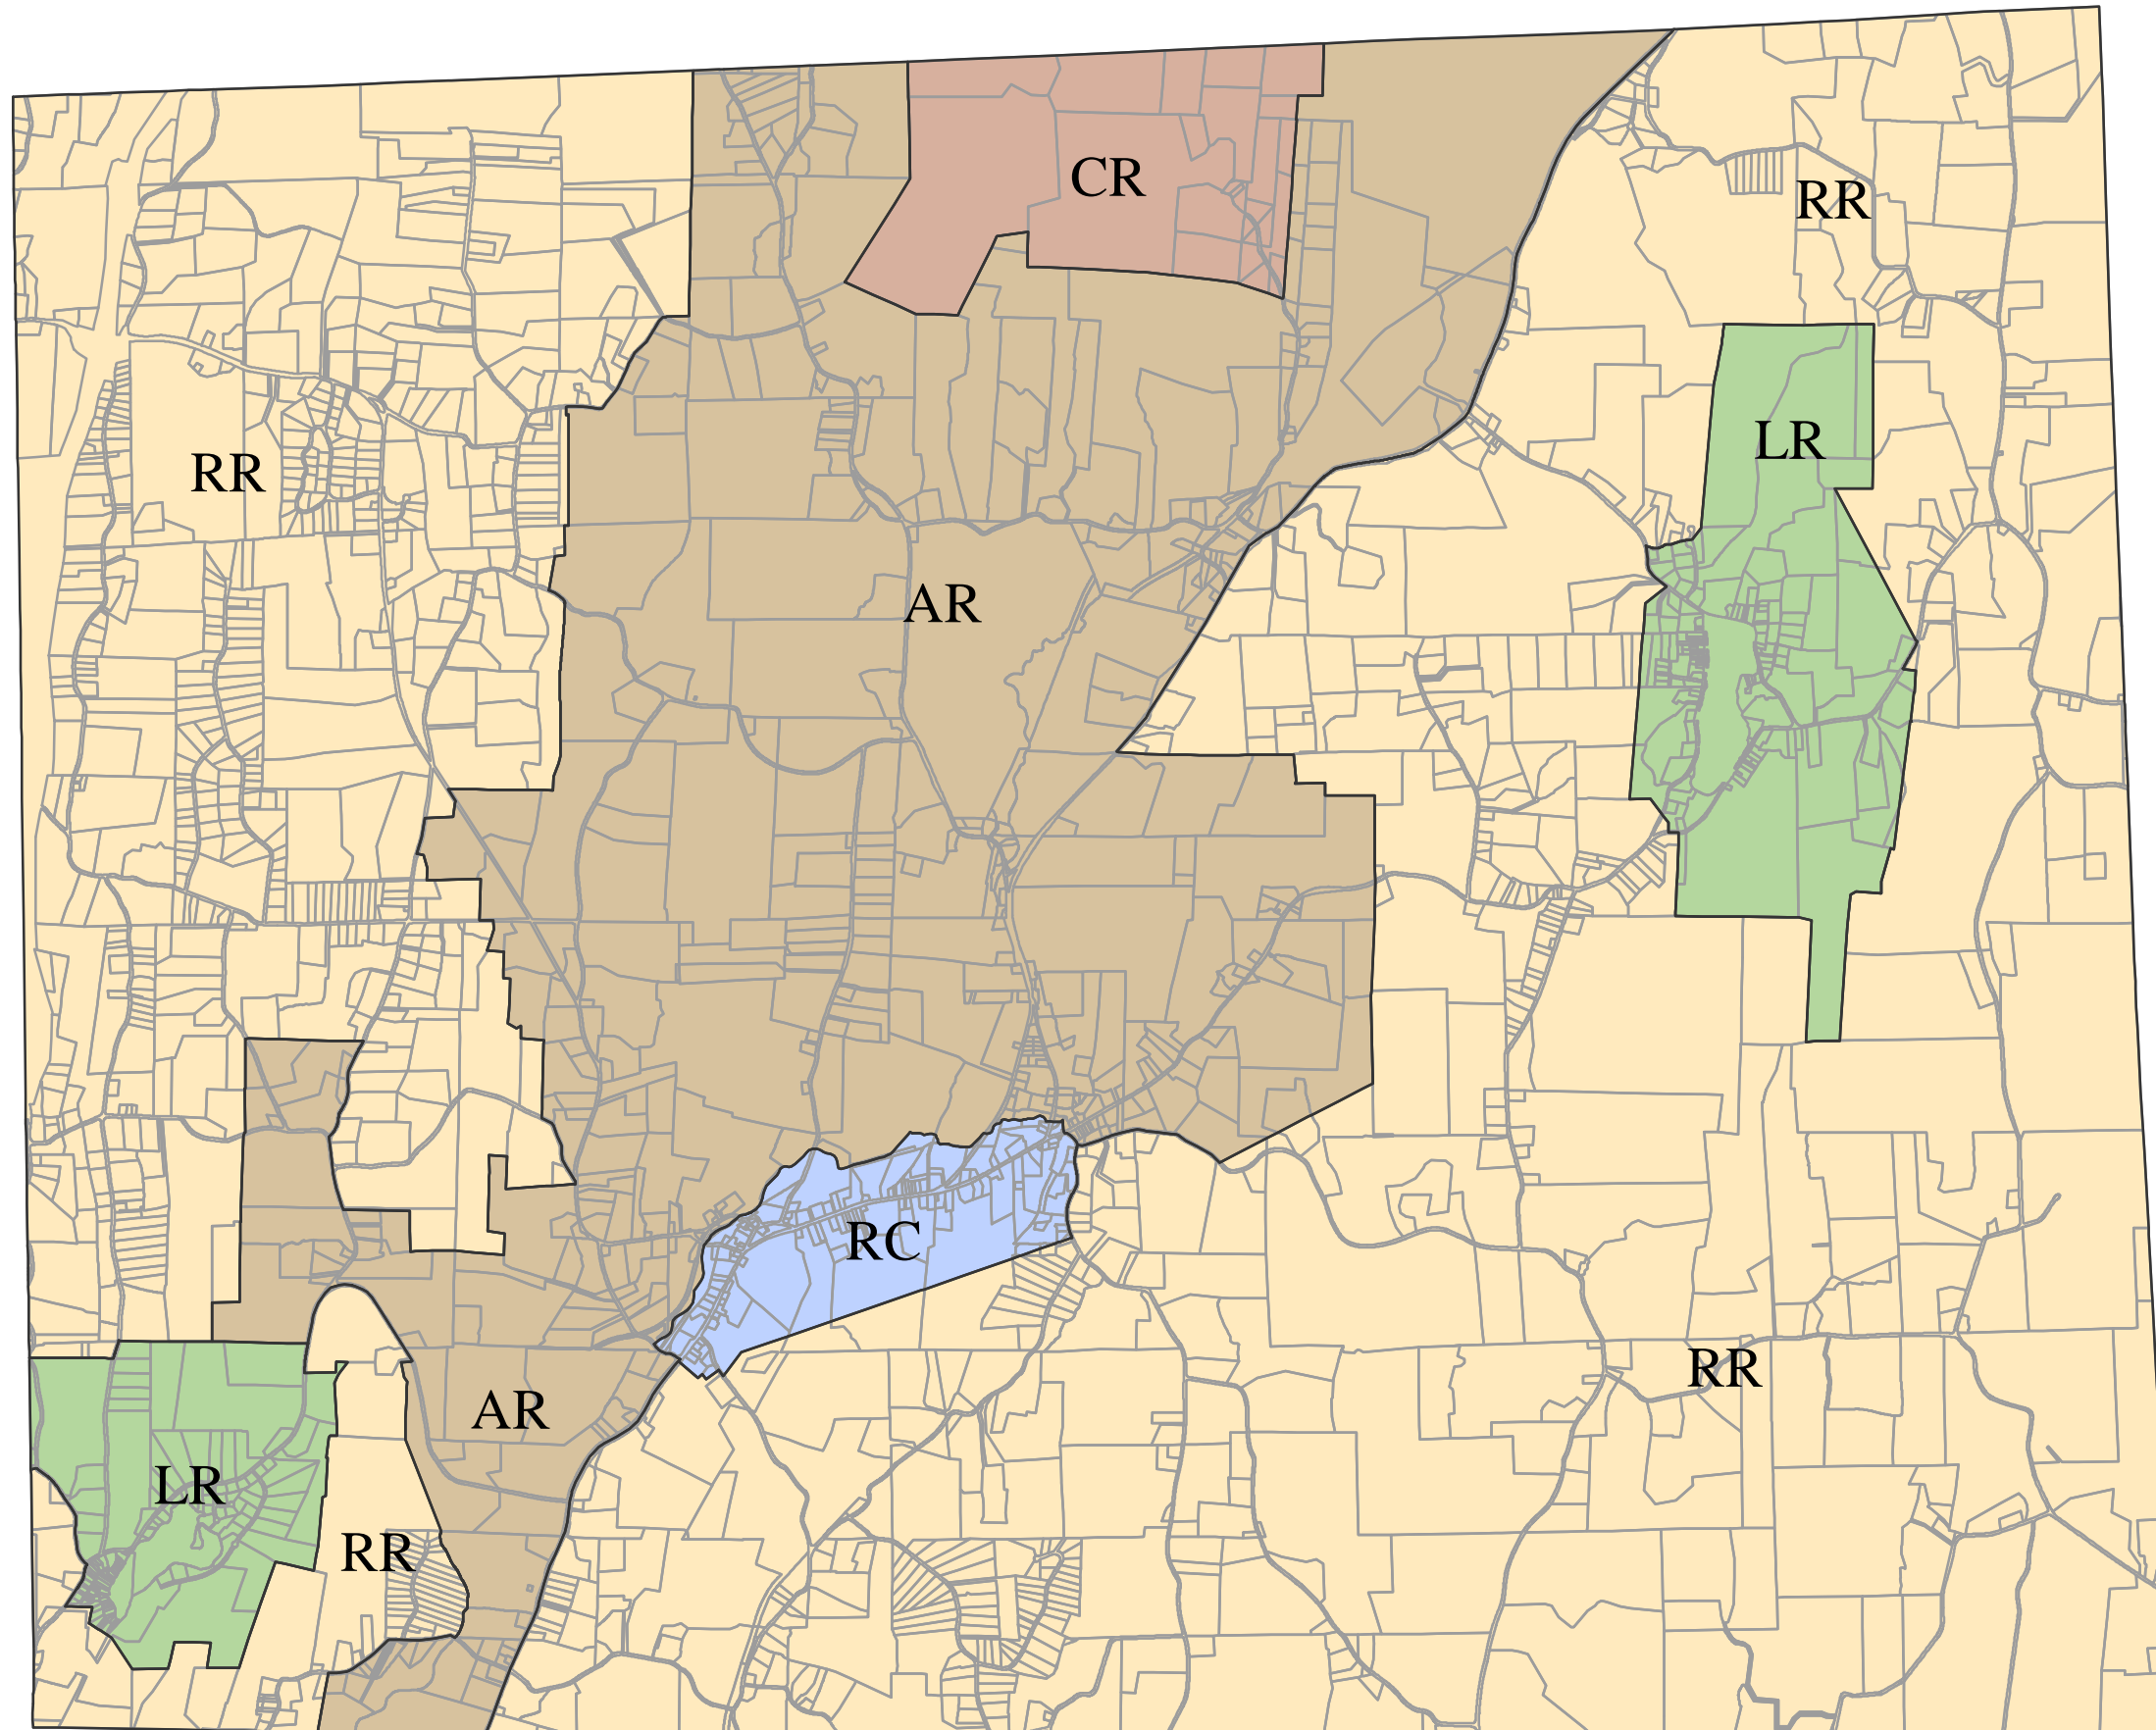

Town of Stanford Digital Zoning Map

Prepared by Dutchess County
Planning & Development Department

29 October 2003

Legend:

 Parcel Boundaries

Zoning Districts:

-  AR - Agricultural Residential
-  CR - Conservation Residential
-  RR - Rural Residential
-  RC - Rural Center
-  LR - Lake Recreational