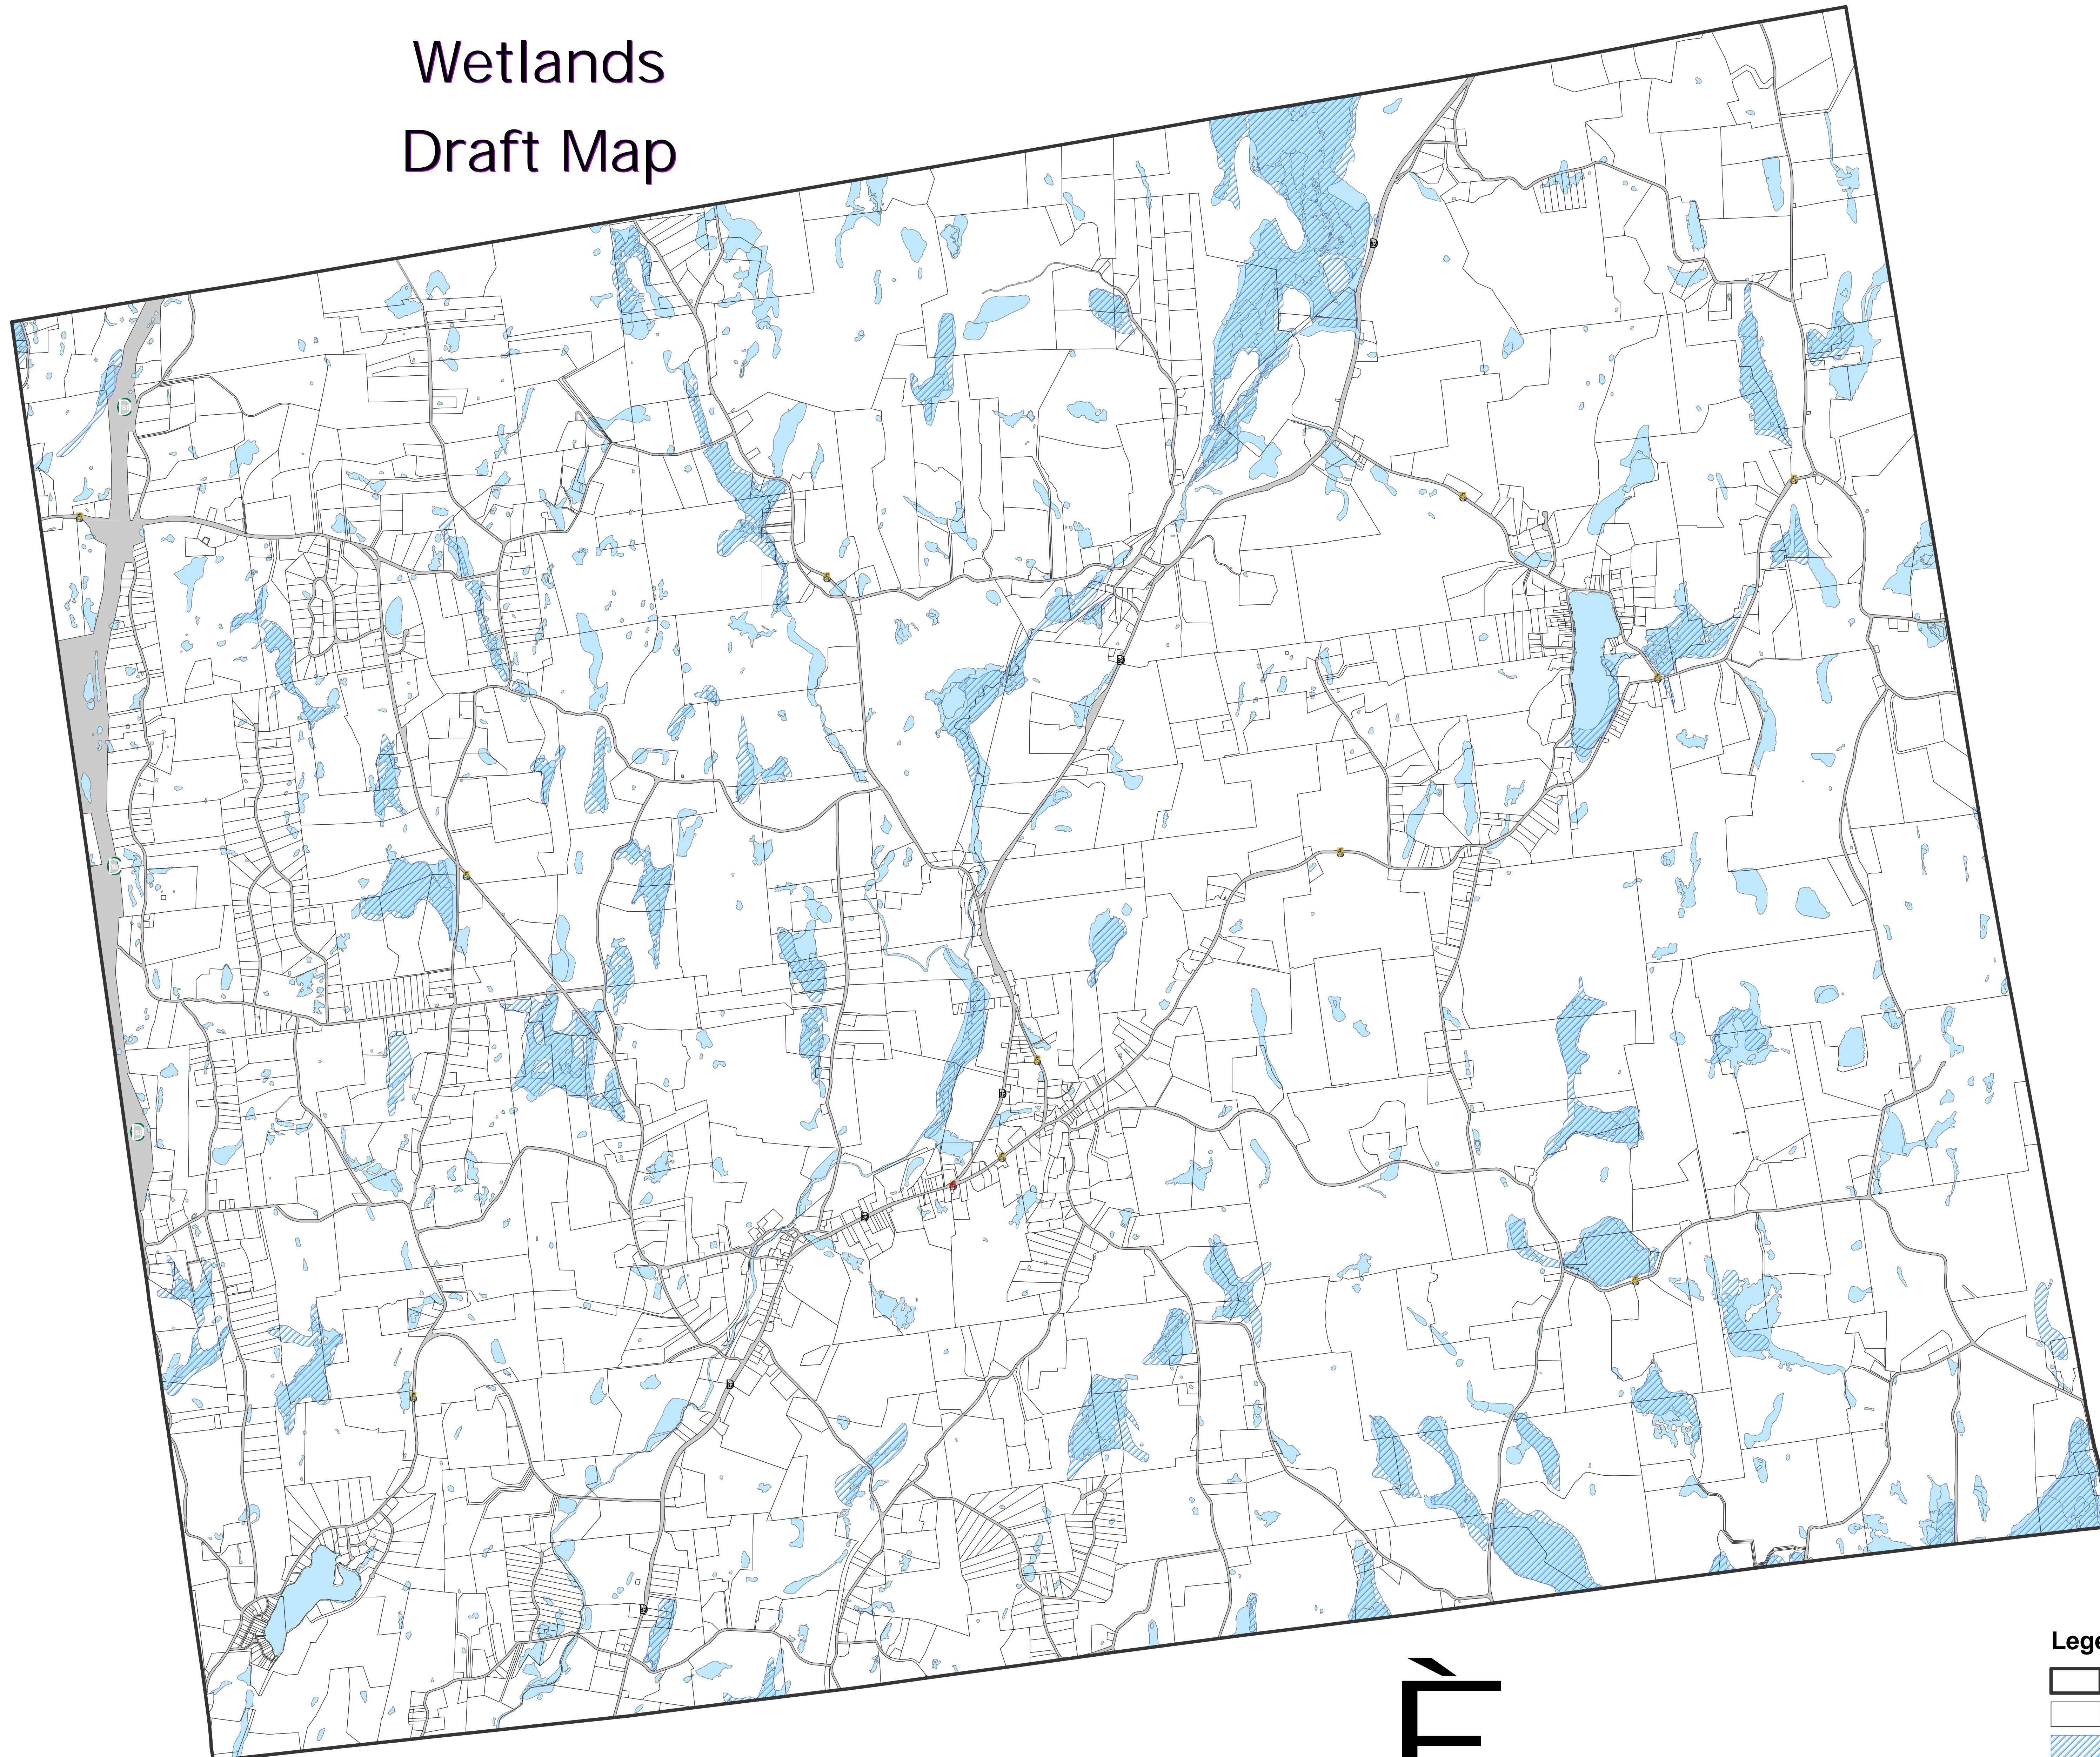

Town of Stanford Wetlands Draft Map

Legend

-  Municipal Boundary
-  Parcel Boundaries
-  DEC Wetlands
-  NWI Wetlands